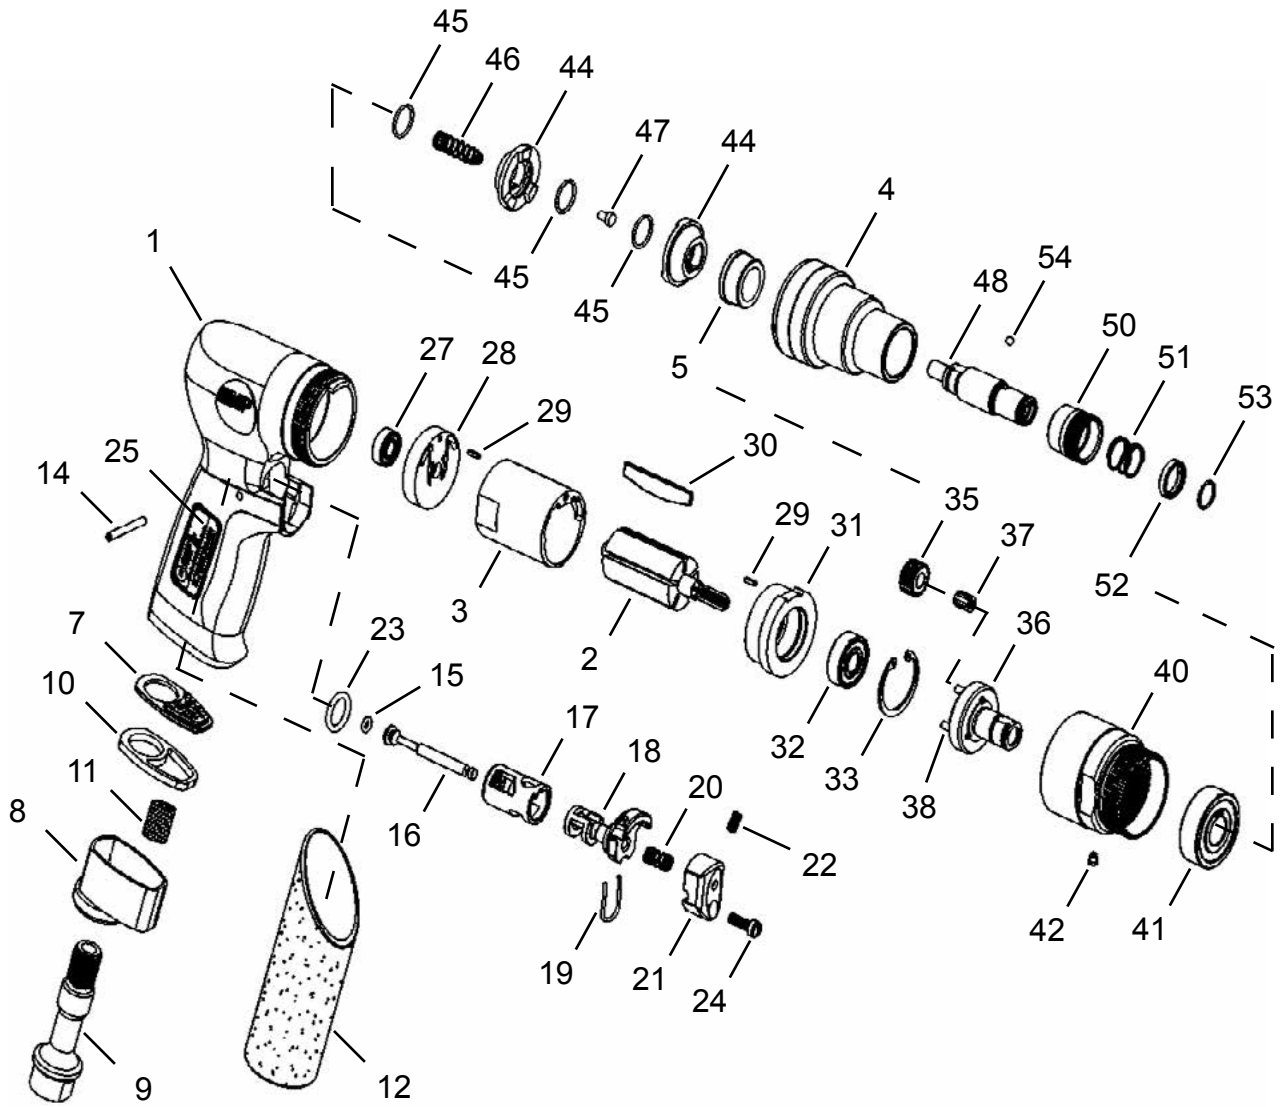

Master Power® Pistol Grip Screwdriver

“A”

Models
MP2465
MP2465SR

Master Power®

Pistol Grip Screwdriver

PL15-2465
12/04/2015

Illustration "A"

Ref	Number	#	X	EN	
				Description	
1	70528800	1		Motor Housing (MP2465)	
	70567800	1		Motor Housing (MP2465SR)	
2	70529200	1		Rotor	
3	70529100	1		Cylinder	
4	70528900	1		Clutch Housing	
5	70529000	1		Bushing	
6	70528000	1	1	Air Inlet Kit (MP2465)	
	70567700	1	1	Air Inlet Kit (MP2465SR)	
7	---	1		Muffler	
8	---	1		Exhaust Diffuser	
9	---	1		Air Inlet	
10	---	1		Gasket	
11	---	1		Muffler Insert (not required for model MP2465SR)	
12	---	1	(*)	Protective Casing	
13	70528100	1	1	Trigger Kit	
14	---	1		Pin	
15	---	1		O-Ring	
16	70569300	1		Valve Stem	
17	---	1		Valve Bushing	
18	---	1		Reversing Valve	
19	---	1		Retainer	
20	---	1		Valve Spring	
21	---	1		Trigger	
22	---	1		Set Screw	
23	---	1		Valve Gasket	
24	---	1		Screw	
25	70562600	1		Nameplate (MP2465)	
	70567600	1		Nameplate (MP2465SR)	
26	70528200	1	1	Motor Kit	
27	---	1		Ball Bearing	
28	---	1		Rear End Plate	
29	---	2		Pin	
30	---	5	(**)	Rotor Blade	
31	---	1		Front End Plate	
32	---	1		Ball Bearing	
33	---	1		Snap Ring	
34	70528300	1	1	Work Spindle Kit	
35	---	3		Planet Gear	
36	---	1		Work Spindle	
37	---	3		Bushing	
38	---	3		Pin	
39	70528400	1	1	Gear Housing Kit	
40	---	1		Gear Housing	
41	---	1		Ball Bearing	
42	---	1		Grease Fitting	
43	70528500	1	1	Clutch Kit	
44	---	2		Drive Dog	
45	---	3		Retaining Ring	
46	---	1		Spring	
47	---	1		Spindle Guide	
48	70528600	1		Spindle	
49	70528700	1	1	Quick Change Kit	
50	---	1		Release Sleeve	
51	---	1		Spring	
52	---	1		Washer	
53	---	1		Retaining Ring	
54	---	1		Steel Ball	

(#) Quantity

(X) Recommended Spare Parts

Service Kits:

(*) 70712000 Protective Casing Kit (3 pieces)

(**) 70550300 Rotor Blade Kit (20 blades)