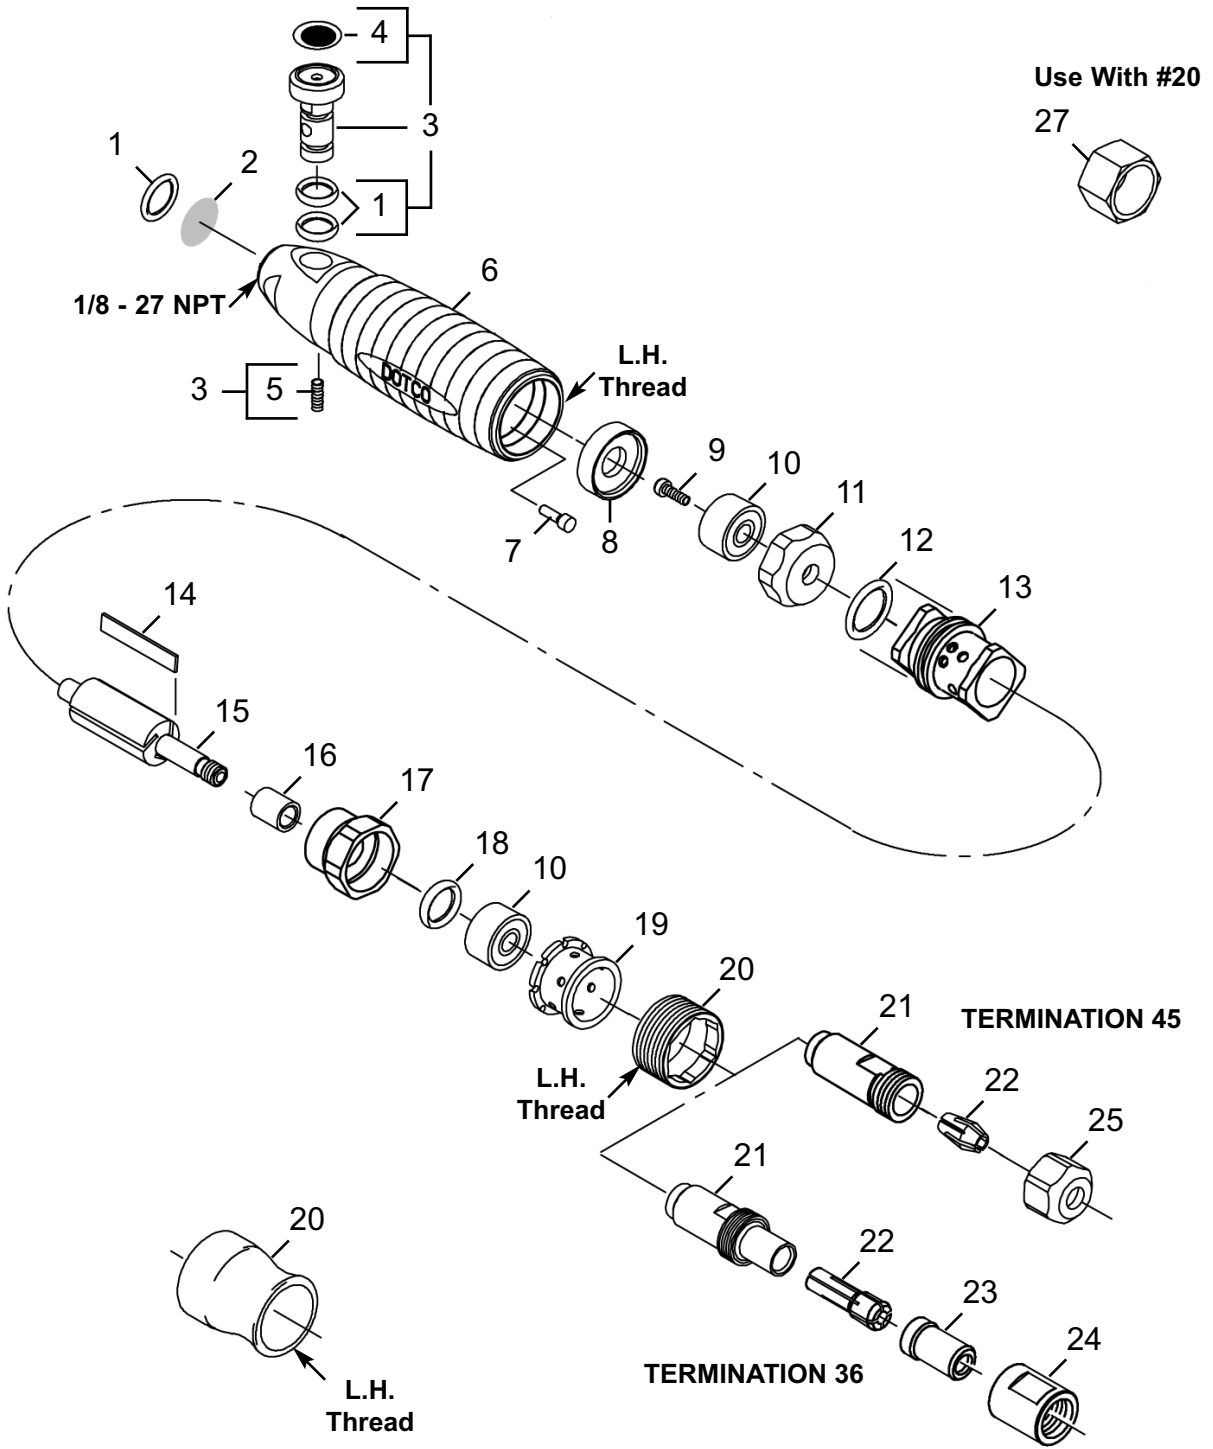

DOTCO 12R05 Small Wheel Grinders

"A"

DOTCO

12R05 Small Wheel Grinders

PL30-12R05
11/10/2008

Illustration, Abbildung, Illustration, Ilustración, Illustrazione "A"

Ref	Number	#	X	EN	DE	FR	ES	IT
				Description	Benennung	Designation	Descripción	Descrizione
1	1252	3	9	O-Ring	O-Ring	Joint torique	Anillo "O"	Anello ad O
2	1009385	1	3	Screen	Bildschirm	Ecran	Criba	Schermo
3	1011699	1		Valve Asm.	Ventil	Soupape	Válvula	Valvola
4	1011700	1	1	Dial	Skalenscheibe	Cadran	Cara	Faccia
5	1011697	1	2	Set Screw	Stellschraube	Vis de pression	Tornillo fijador	Vite di arresto
6	01-1801	1		Housing	Gehäuse	Corps	Caja	Corpo
7	1011701	1		Pin	Stift	Goupille cylindrique	Pasador	Spina
8	1011703	1		Spacer	Distanzstück	Entretoise	Espaciador	Distanziale
9	1013829	1	1	Rotor Screw	Schraube	Vis	Tornillo	Vite
10	505	2	4	Ball Bearing	Kugellager	Roulement à billes	Cojinete de bolas	Cuscinetto a sfera
11	1011704	1		Rear Plate	Hintere Platte	Plaque arrière	Placa posterior	Piattello posteriore
12	01-1809	1	3	O-Ring	O-Ring	Joint torique	Anillo "O"	Anello ad O
13	1110242	1		Cylinder	Zylinder	Cylindre	Cilindro	Cilindro
14	1110238	3	6	Rotor Blade	Rotorblatt	Palette	Alabe del rotor	Paletta del rotore
15	01-1805	1		Rotor	Rotor	Rotor	El rotor	Il rotore
16	01-1803	1		Spacer	Distanzstück	Entretoise	Espaciador	Distanziale
17	01-1814	1		Front Plate	Vorderplatte	Plaque de devanture	Placa frontal	Piattello anteriore
18	2965	1	3	O-Ring	O-Ring	Joint torique	Anillo "O"	Anello ad O
19	01-1810	1		Deflector	Ablenker	défecteur	deflector	deflettore
20	1011713	1		Retainer	Haltevorrichtung	Bague d'arrêt	Retén	Fermo
21	Table A	1		Chuck Body	Futter Körper	Corps de trou	Bote el Cuerpo	Il Corpo di ciottolo
22	Table A	1		Collet	Futter	Douille de serrage	Boquilla	Bussola di chiusura
23	1053	1		Nosepiece	Kopfstück	Tuyère	Tobera	Naso
24	1058	1		Cap	Kappe	Chapeau	Tapa	Cappello
25	1011116	1		Collet Nut	Hülse Mutter	Noix de douille	La Nuez de Collet	Incastonare la Noce
26	01-1802	1		Collet Guard	Schutzvorrichtung	Protection	Guarda	Protezione
27	1011715	1		Service Wrench	Schraubenschlüssel	Clé plate	La llave	La chiave
--	14-1307	1		Hose	Schlauch	Tuyau	Manguera	Tubo
--	14-0807	1		Wrench (7/16")	Schraubenschlüssel	Clé plate	La llave	La chiave
--	14-0811	1		Wrench (11/16")	Schraubenschlüssel	Clé plate	La llave	La chiave

(#) Quantity / Stückzahl / Quantité / Cantidad / Quantità

(X) Recommended Spare Parts / Kennzeichnet empfohlene / Identifica un particolare di ricambio raccomandato / Designa el repuesto recomendado / Indique la pièce de rechange conseillée.

Table, Tabelle, Tableau, Tabla, Tabella "A"

Ref.	Description	#	12R0500-36	#	12R0500-45
21	Chuck Body	1	01-1824	1	01-1804
22	Collet	1	308	1	7808